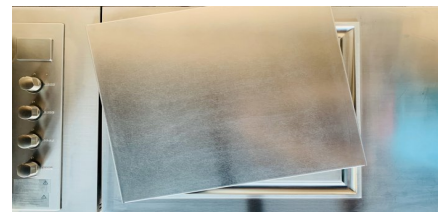

AUXILIUM, CUN, ONO

hard cover teppanyaki AUXILIUM CUN ONO

Art. 900144

Teppanyaki hard cover in stainless steel AISI 316
matte finish

details

surface: **stainless steel AISI 316**

sizes

width: **580 mm**
height: **10 mm**
depth: **510 mm**
weight: **2.5 kg**

✓ Indoor

✓ Outdoor

Scan the Qr code to get more
information on available about available
sizes and accessories.

[LINK TO THE PRODUCT](#)

materials

working surface: **stainless steel AISI 316**
body: **stainless steel AISI 316**

dimensions

width: **580 mm**
height: **10 mm**
depth: **510 mm**
weight: **2.5 kg**