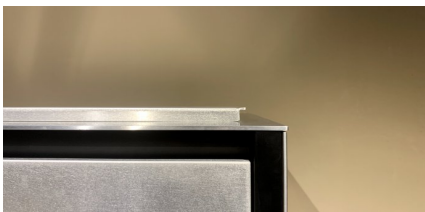

AUXILIUM, CUN, ONO

hard cover teppanyaki AUXILIUM CUN ONO

Art. 900144

Teppanyaki hard cover in stainless steel AISI 316
matte finish

details

surface: **stainless steel AISI 316**

sizes

width: **580 mm**
height: **10 mm**
depth: **510 mm**
weight: **2.5 kg**

✓ Indoor

✓ Outdoor

Scan the Qr code to get more
information on available about available
sizes and accessories.

[LINK TO THE PRODUCT](#)

materials

working surface: **stainless steel AISI 316**
body: **stainless steel AISI 316**

dimensions

width: **580 mm**
height: **10 mm**
depth: **510 mm**
weight: **2.5 kg**