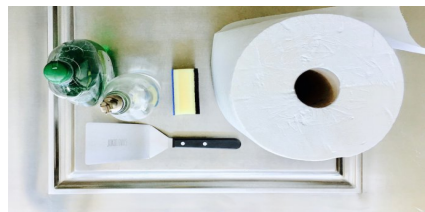

AUXILIUM, CUN, ONO

set 2 spatulas

Art. 900312

Spatula set (2 pieces). Spatula of stainless steel, handle POM (first class plastic material).

details

sizes

weight: **0.5 kg**

✓ Indoor

✓ Outdoor

Scan the Qr code to get more information on available about available sizes and accessories.

[LINK TO THE PRODUCT](#)

materials

body: **stainless steel AISI 304**

dimensions

weight: **0.5 kg**