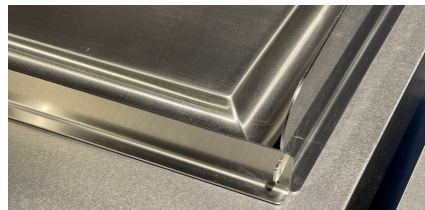

## collapsible splashing protection teppanyaki AUXILIUM CUN ONO

Art. 900225

Collapsible stainless steel splashing protection for Teppanyaki 2 zones. Very easy to assemble and disassemble, fits in the dishwasher for cleaning and can be stored flat packed. height back 140mm height front 35mm height front side 70mm

### details

surface: **stainless steel AISI 304**

### sizes

width:	<b>580 mm</b>
height:	<b>140 mm</b>
depth:	<b>510 mm</b>
weight:	<b>2.5 kg</b>

✓ Indoor

✓ Outdoor

Scan the Qr code to get more information on available about available sizes and accessories.

## materials

---

working surface: **stainless steel AISI 304**  
body: **stainless steel AISI 304**