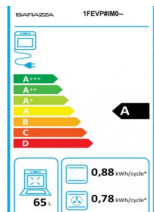

details

surface:	stainless steel AISI 304
structure:	stainless steel AISI 304
Load capacity:	75 kg

sizes

width:	728 mm
height:	950 mm
depth:	604 mm
weight:	89 kg

✓ Indoor

✗ Outdoor

Scan the Qr code to get more information on available about available sizes and accessories.

width:	728 mm
height:	950 mm
depth:	604 mm
weight:	89 kg
Load capacity:	75 kg

energy

energy:	electricity
Voltage:	230 V
power:	2,2 KW
protection:	16 A
plug:	Schuko type F
Cable length:	1200
Cooking type:	oven electric