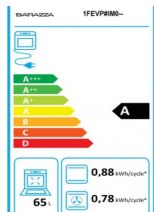

details

surface:	stainless steel AISI 304
structure:	stainless steel AISI 304
Load capacity:	75 kg

sizes

width:	728 mm
height:	950 mm
depth:	604 mm
weight:	89 kg

Indoor

Outdoor

Scan the Qr code to get more information on available about available sizes and accessories.

width:	728 mm
height:	950 mm
depth:	604 mm
weight:	89 kg
Load capacity:	75 kg

energy

energy:	electricity
Voltage:	230 V
power:	2,2 KW
protection:	16 A
plug:	Schuko type F
Cable length:	1200
Cooking type:	oven electric