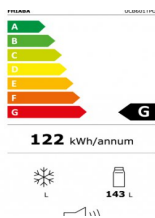

CUN

Refrigerator

Art. 679176

The outdoor fridge undercounter beverage cooler with 1 glass door on wheels is a sleek solution for the CUN collection. It can be placed under a connection bridge code 900333 between two modules. • 1 temperature zone +2°C up to +8°C • cooler climate class SN-T from +10°C up to +43°C • outside material front, sides, top stainless steel • interior material stainless steel • volume 143 liters • display OLED • LED internal light white/orange

details

surface: **stainless steel AISI 304**
structure: **stainless steel**
Load capacity: **75 kg**

sizes

width: **600 mm**
height: **920 mm**
depth: **576 mm**
weight: **62 kg**

✓ Indoor

✓ Outdoor

Scan the Qr code to get more information on available about available sizes and accessories.

[LINK TO THE PRODUCT](#)