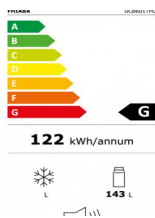

CUN

Refrigerator

Art. 679176

The outdoor fridge undercounter beverage cooler with 1 glass door on wheels is a sleek solution for the CUN collection. It can be placed under a connection bridge code 900333 between two modules. • 1 temperature zone +2°C up to +8°C • cooler climate class SN-T from +10°C up to +43°C • outside material front, sides, top stainless steel • interior material stainless steel • volume 143 liters • display OLED • LED internal light white/orange

details

surface: **stainless steel AISI 304**
 structure: **stainless steel**
 Load capacity: **75 kg**

sizes

width: **600 mm**
 height: **920 mm**
 depth: **576 mm**
 weight: **62 kg**

✓ Indoor

✓ Outdoor

Scan the Qr code to get more information on available about available sizes and accessories.

[LINK TO THE PRODUCT](#)

materials

working surface:	stainless steel AISI 304
structure:	stainless steel
body:	stainless steel AISI 304

wheels

Wheels with break:	2
Wheels without break:	2

dimensions

width:	600 mm
height:	920 mm
depth:	576 mm
weight:	62 kg
Load capacity:	75 kg

energy

energy:	electricity
Voltage:	230 V
power:	0,35 KW
protection:	16 A
plug:	Schuko type F
Cable length:	1700