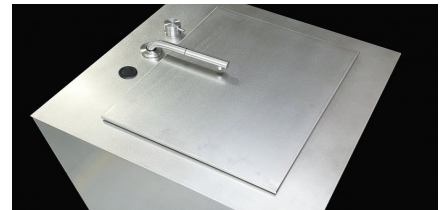

ONO

hard top sink ONO

Art. 900145

Hard cover top sink ONO - cover your sink with this sturdy hard top. Can be also used as working surface.

details

surface: **stainless steel AISI 316**

sizes

width: **520 mm**
 height: **12 mm**
 depth: **420 mm**
 weight: **5 kg**

✓ Indoor

✓ Outdoor

Scan the Qr code to get more information on available about available sizes and accessories.

[LINK TO THE PRODUCT](#)

materials

working surface: **stainless steel AISI 316**
body: **stainless steel AISI 316**

dimensions

width: **520 mm**
height: **12 mm**
depth: **420 mm**
weight: **5 kg**