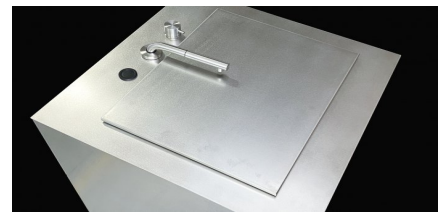

## hard top sink ONO

Art. 900145

Hard cover top sink ONO - cover your sink with this sturdy hard top. Can be also used as working surface.

### details

surface: **stainless steel AISI 316**

### sizes

width: **520 mm**  
 height: **12 mm**  
 depth: **420 mm**  
 weight: **5 kg**

✓ Indoor

✓ Outdoor

Scan the Qr code to get more information on available about available sizes and accessories.

[LINK TO THE PRODUCT](#)

## dimensions

---

width: **520 mm**  
height: **12 mm**  
depth: **420 mm**  
weight: **5 kg**